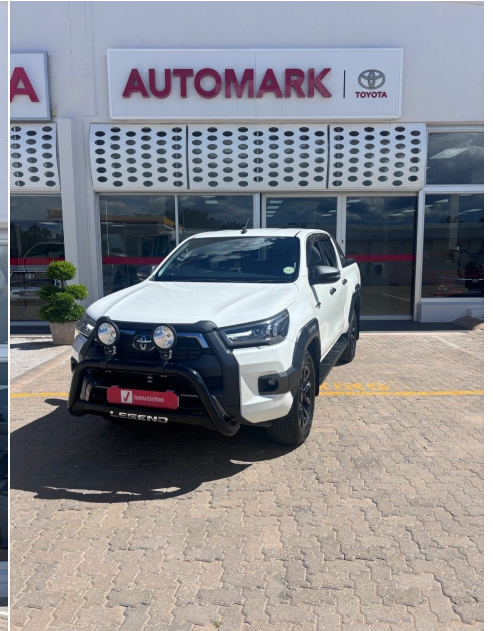

2026 Toyota Hilux

N\$ 945,500

2.8GD-6 48V DOUBLE CAB LEGEND RS 2.755l

Automatic

Registered
2026

Mileage
3,000 km

Engine Size
2.755 l

Fuel Type
diesel-electric hybrid